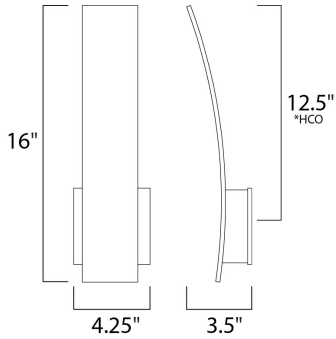

PRODUCT DESCRIPTION

MEASUREMENTS

DIMENSION : 4.25" W x 16" H x 3.5" Ext
MAX OAH :
HANGING WEIGHT : 2.79 lb

LAMPING

INPUT VOLTAGE : 120V
LUMENS : 432 Rated (259 Del.)
BULB : 5 x 1W LED PCB Integrated , 5W Total
BULB INCLUDED : (Integrated)
DIMMABLE : ELV Or Triac CL
CRI : 90+ CRI
COLOR_TEMP : 3000K
LIGHTING_DIRECTION : Indirect

FINISHES OPTION

- Black (BK)
- Satin Aluminum (SA)
- White (WT)

MATERIAL

Aluminum

RATINGS

cETLus
Wet Location
For Outdoor
ADA

ADDITIONAL

INSTALL UP/DOWN: Up
RATED LIFE 50000 Hours
OPERATING TEMPERATURE:
-20°C (-4°F), 40°C (104°F)

PHOTOMETRIC: Report Found Online

Always consult a qualified electrician before installing any lighting product.